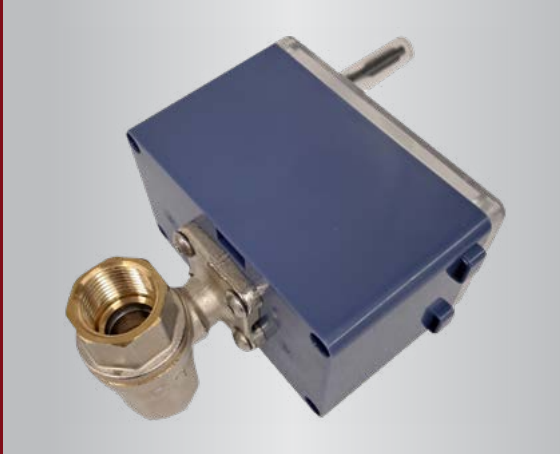

ESLV-SmartValve

Wireless - Remote Controlled Valve

Specifications

Key Features	
Network Compatibility	Ready for LoRaWAN® EU Networks, Class A
Remote Updates	Firmware Upgrade Over the Air (FUOTA)
Power Efficiency	Ultra-low power consumption mode
Battery	Replaceable, up to 10 years lifetime
Installation Options	Horizontal, vertical, or inclined positioning
Available Sizes	DN15, DN20, DN25, DN32, DN40, DN50
Signal Strength	Excellent permeability through obstacles
Display Options	With Display: Integrated LCD screen, Without Display: LED indicator for status feedback
FUOTA Function (Firmware Upgrade Over the Air)	
Function	Enables remote software upgrades
Benefits	Ensures optimal device performance and secure communication with server systems.
Operation	Upgrades occur during low-usage hours, ensuring uninterrupted valve functionality.
Upon Request Features	
Frequency Options	Compatible with various frequencies
WM-Bus Compatibility	Available in both wired and wireless (OMS) versions

62, I. Metaxa str.
19441 Koropi - Athens, Greece
T +30 216 2000500
F +30 216 2000555
info@esenssys.com

www.esenssys.com